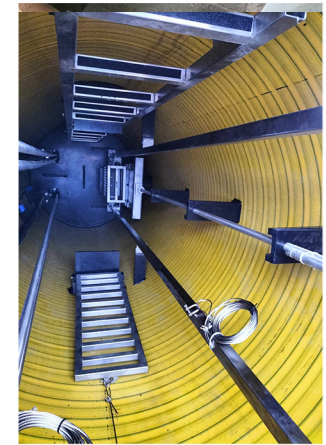

Regnum Otel HDPE Kimyasal Arıtma Transfer Tankı, Antalya, Türkiye